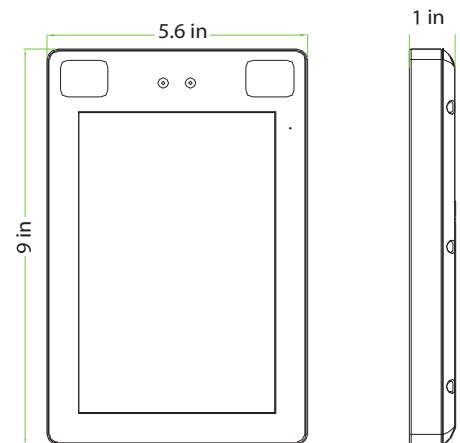

Additional Info

Face Algorithm: ZKLiveFace 5.8
Working Temp.: -22 F to 140 F
Working Humidity: < 93%
Storage Temp: -40 F to 149 F
Storage Humidity: < 93%
Net Weight: 1.88 lbs
Dimension (HLD): 8.9 x 5.6 x 1 inches

Power

Operating Voltage 12V DC
Current Draw < 2,000mA

CONFIGURATION:

DIMENSIONS (IN):

SF1008-WP ADJUSTABLE STAND:

Dimensions (LxWxB): 66.9 x 13.7 x 10.2 inches

Metal: Mild Steel

Coating: Powder coat

Color: Black Default

DIMENSIONS (IN):