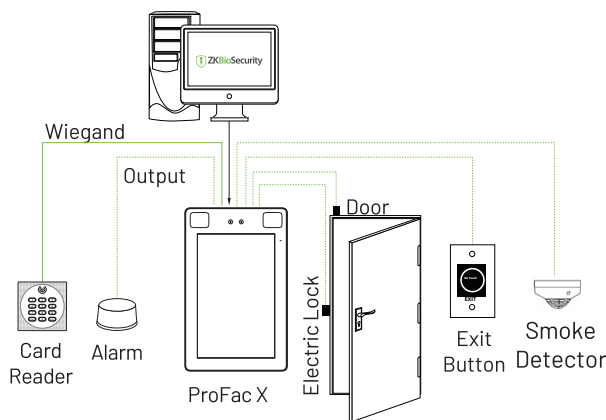

SPECIFICATIONS:

Capacity

Faces: 50,000 (1:N)
Palms: 5,000 (1:N)
Users/Cards: 50,000
Transactions: 1,000,000
User Photos: 30,000
Event Photos: 10,000

Compatibility

Security Relay Box
Wiegand / RS485 / RS232 Secondary Reader with Fingerprint / RFID / Bar code / QR-Code ZKBioSecurity Software

Hardware

900MHz Dual Core Customized AI CPU
512 MB RAM / 8G Flash
8" Bright Light (400lux) IPS Touch LCD
125KHz EM Reader/ 13.56MHz MF (optional)
Adjustable Light Brightness LED
Hi-Fi Voice
Receiver Sensitivity Microphone
Distance detection Sensor
Reset Button and Tamper Switch

Access Control Interface

Lock Relay Output
Alarm Output / Auxiliary Input
Exit Button / Door Sensor

Special Functions

IIP68& IK04
0.3 High Speed Facial Verification
Live Face Detection
Event Snapshot
Communication Https Encrypted (optional)

Standard Functions

Access Levels, Groups, Holidays, DST, Duress Mode (password), Anti-Passback, Record Query, Custom Wallpaper & Screen Saver, Tamper Switch Alarm

Communication

TCP / IP
Wiegand Input / Output
Wi-Fi (optional)
RS485 / RS232

Additional Info

Face Algorithm: ZKLiveFace 5.8
Working Temp.: -22 F to 140 F
Working Humidity: < 93%
Storage Temp: -40 F to 149 F
Storage Humidity: < 93%
Net Weight: 1.88 lbs
Dimension (HLD): 8.9 x 5.6 x 1 inches

Power

Operating Voltage 12V DC
Current Draw < 2,000mA

CONFIGURATION: