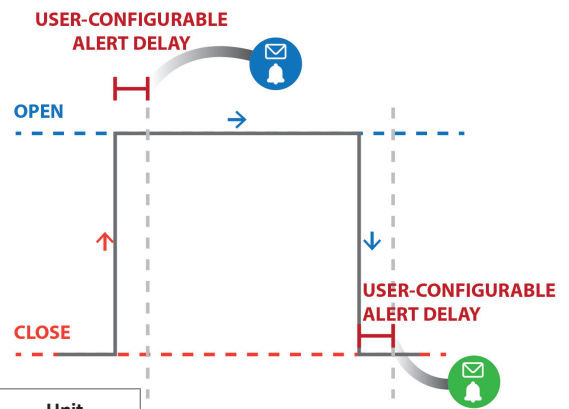

Wireless Alert DC

Wireless Alert DC is a battery-powered sensor that sends a warning email when it senses that a door is opened or closed. Simply select your settings and connect to your Wi-Fi network using the FilesThruTheAir mobile app.

- User-configurable alerts for when opened, closed or both
- Alert delay settings to prevent unwanted alerts
- Customisable alert messages
- Sends email alerts and scheduled status reports
- Flashing alert indicator
- Wi-Fi connected
- Simple to set up using the free mobile app
- Two years' battery life (typical)
- No ongoing subscription fees
- Includes sticky pad for mounting (device body and sensor parts)

The Wireless Alert DC monitors whether a door is open or closed using a two-part door contact sensor on a 350mm cable. The device body can be secured in position using an adhesive pad (supplied). Both parts of the door contact sensor can also be secured in place using adhesive pads (supplied), or screws (supplied). The device can be set to trigger a notification email, sent to a user-selected address, if the monitored door opens, closes, or both. The user can also configure delays (between 1 minute and 12 hours) before an alert is sent. In addition to this, the device can send a scheduled summary email detailing number of alert events, percentage of open and closed time, and battery level.