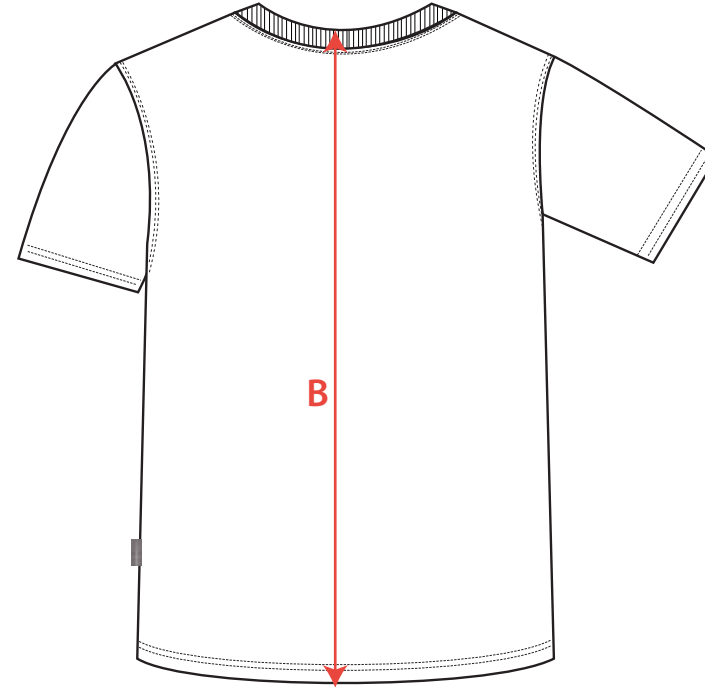

STYLE NO: S577

DESCRIPTION: Non-ANSI Cotton Blend T-shirt

MEASUREMENTS IN CM											
AREA	Code	XS	S	M	L	XL	2XL	3XL	4XL	5XL	Tolerance Plus Only
Chest	A	92	100	108	116	124	136	144	152	164	1
Back Length-include collar	B	70	74	75	76	77	78	79	80	81	1
Hem Circumference	C	92	100	108	116	124	136	144	152	164	1