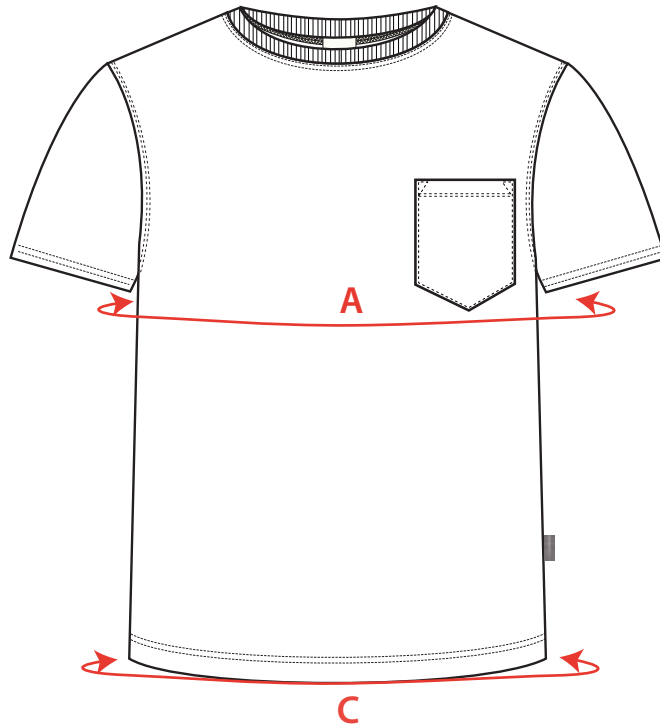

STYLE NO: S577

DESCRIPTION: Non-ANSI Cotton Blend T-shirt

MEASUREMENTS IN CM											
AREA	Code	XS	S	M	L	XL	2XL	3XL	4XL	5XL	Tolerance Plus Only
Chest	A	92	100	108	116	124	136	144	152	164	1
Back Length-include collar	B	70	74	75	76	77	78	79	80	81	1
Hem Circumference	C	92	100	108	116	124	136	144	152	164	1