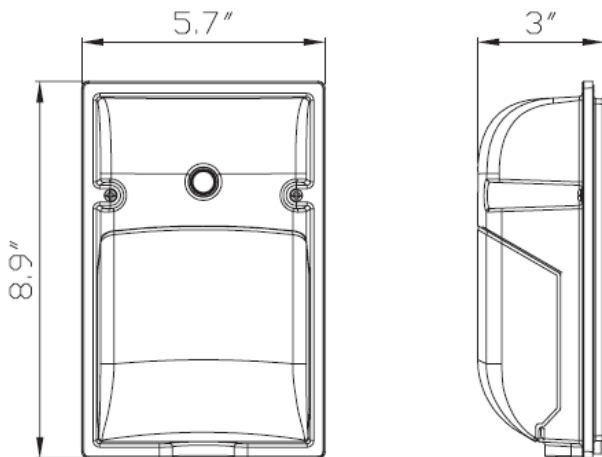

Ordering Information

Model Number	Input Power (W)	Delivered Lumens	Input Voltage	Surge Protection	Dimensions (inches)	UPC Code
MINILWPP25-MV	25W	3000 Lm	120–277V 50/60Hz	4kV	8.9" tall x 5.7" wide x 3" deep	09516

Dimensions

Application Photo