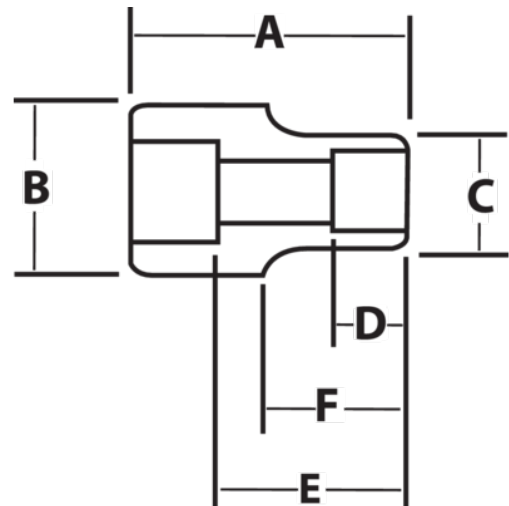

JHWX-12100
1 Drive Shallow Socket, High
Polished Chrome Finish, 12 Point,
3-1/8

PRODUCT DETAILS

- SUPERTORQUE® lobular openings for greater turning power without deforming the fastener
- Designed for quick engagement on both 6 and 12 point fasteners

PRODUCT ATTRIBUTES

Product			A	B	C	D	E		F	
JHWX-12100	1 in	3-1/8 in	4-31/32 in	2-1/4 in	4-1/4 in	2-1/8 in	3-27/32 in	3-1/8 in	3-29/32 in	7.69 lb