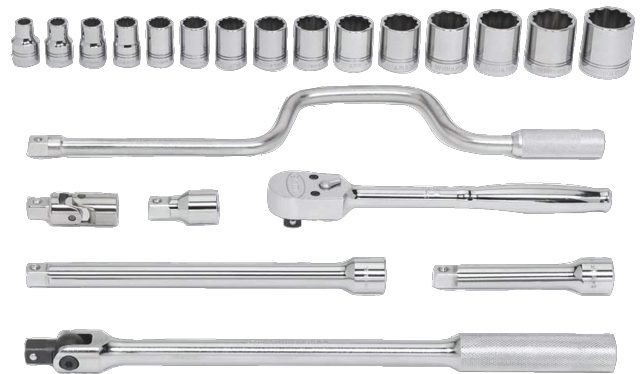

**JHWWSS-22FTB**  
**1/2 Drive Socket and Drive Tool**  
**Set 12 Point, SAE, 22 Pieces, in**  
**Keep Safe Foam, In Metal Tool Box**

**PRODUCT DETAILS**

- Includes 1/2 Drive Tools, Shallow 12 Point Sockets
- Keep-Safe-Foam system keeps tools organized and helps prevent loss
- All tools are professional quality, made of high-grade chrome vanadium steel
- Sockets feature SUPERTORQUE® lobular openings for greater turning power without deforming the fastener
- Metal tool box made for years of rugged use

**PRODUCT ATTRIBUTES**

Product					
<b>JHWWSS-22FTB</b>	22	25-1/2 in	9-1/2 in		19.36 lb