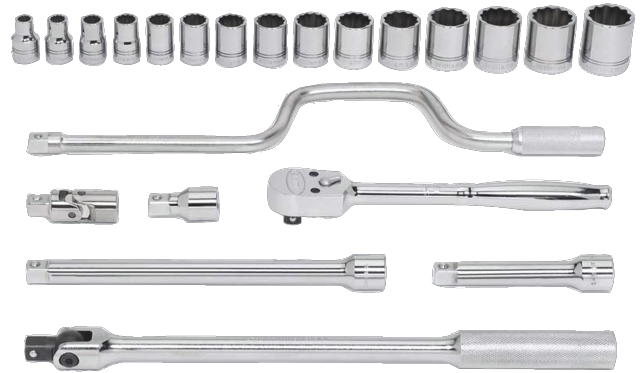

JHWWSS-22F
1/2 Drive Socket and Drive Tool
Set 12 Point, SAE, 22 Pieces, in
Keep Safe Foam

PRODUCT DETAILS

- Includes 1/2 Drive Tools, Shallow 12 Point Sockets
- Keep-Safe-Foam system keeps tools organized and helps prevent loss
- All tools are professional quality, made of high-grade chrome vanadium steel
- Sockets feature SUPERTORQUE® lobular openings for greater turning power without deforming the fastener

PRODUCT ATTRIBUTES

Product					
JHWWSS-22F	22	25 in	9 in	2 in	11.99 lb