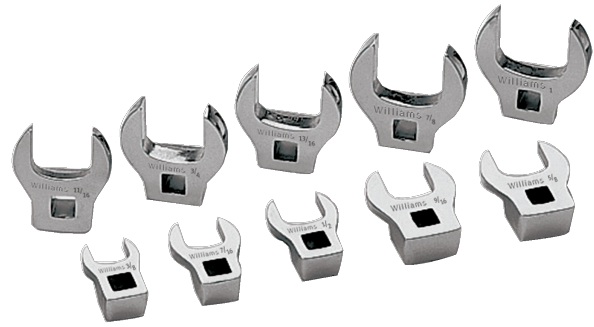

**JHWSBCO-10**  
**3/8 Drive Crowfoot Wrench Set ,**  
**Open End, SAE, 10 Pieces**

**PRODUCT DETAILS**

- Includes 3/8" Drive Open End Crowfoot Wrenches, Sizes: 3/8 to 1"
- Crowfoot wrenches are professional quality, made of high grade steel
- Featuring an open end with a continuous arc for constant contact with the fastener for greater turning power without deforming the fastener

**PRODUCT ATTRIBUTES**

Product					
<b>JHWSBCO-10</b>	3/8 in	16-1/4 in	5-1/4 in	3 in	1.2 lb