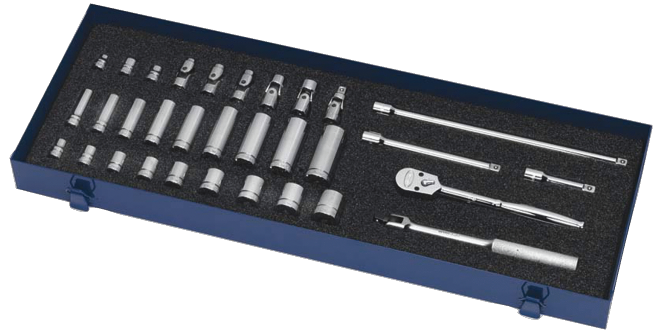

JHWWSB-32F
3/8 Drive Socket and Drive Tool
Set, 8 & 12 Point, SAE, 32 Pieces,
in Keep Safe Foam

PRODUCT DETAILS

- Includes 3/8 Drive Tools, Shallow 12 Point Sockets, Shallow 8 Point Sockets, Deep 1 Point Sockets, Shallow 12 Point Universal Sockets
- Keep-Safe-Foam system keeps tools organized and helps prevent loss
- All tools are professional quality, made of high-grade chrome vanadium steel
- Sockets feature SUPERTORQUE® lobular openings for greater turning power without deforming the fastener

PRODUCT ATTRIBUTES

Product					
JHWWSB-32F	32	25 in	9 in	2 in	6.92 lb