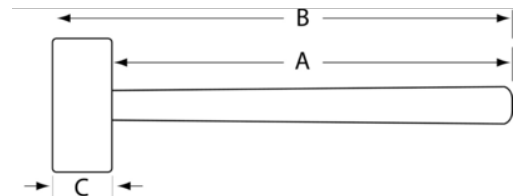

JHWSHF-8SA
8# Sledge Hammer with soft steel
safety head with 32" Fiberglass
Handle

PRODUCT DETAILS

- Double faced head is hardened and tempered forged for maximum strength and durability
- All kits include replacement handle, pre-measured bonding mix, mix container and instructions

PRODUCT ATTRIBUTES

Product	A	B	C	lb
JHWSHF-8SA	32 in	32 in	2 in	8 lb/s