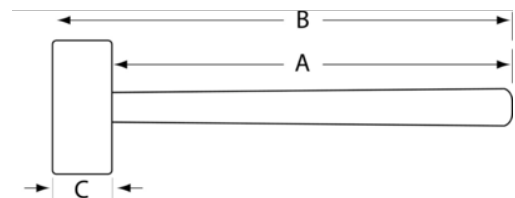

JHWSHF-4SA
4# Sledge Hammer with soft steel
safety head with 14" Fiberglass
Handle

PRODUCT DETAILS

- Double faced head is hardened and tempered forged for maximum strength and durability
- All kits include replacement handle, pre-measured bonding mix, mix container and instructions

PRODUCT ATTRIBUTES

Product	A	B	C	lb
JHWSHF-4SA	14 in	14 in	1-1/4 in	4 lb/s