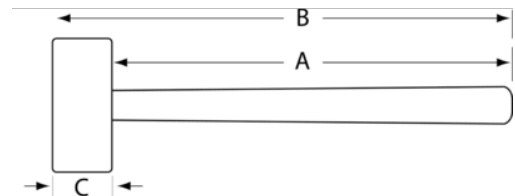

**JHWSHF-12SA**  
**12# Sledge Hammer with soft steel**  
**safety head with 32" Fiberglass**  
**Handle**

**PRODUCT DETAILS**

- Double faced head is hardened and tempered forged for maximum strength and durability
- All kits include replacement handle, pre-measured bonding mix, mix container and instructions

**PRODUCT ATTRIBUTES**

Product	A	B	C	lb
<b>JHWSHF-12SA</b>	32 in	32 in	2-1/4 in	12 lb/s