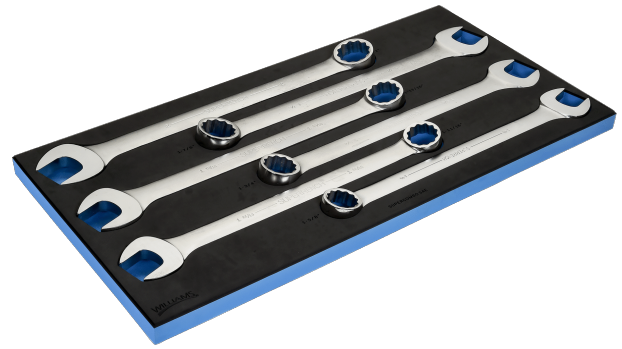

JHWFWS1190SCA3
6 piece SAE 12 Point
SUPERCOMBO® Combination
Wrench Set in 3/3 Foam Drawer
Insert (1-5/8 to 2)

PRODUCT DETAILS

- Includes 6 pieces
- JHW1180 1-5/8" 12-Point SAE SUPERCOMBO® Combination Wrench
- JHW1182 1-11/16" 12-Point SAE SUPERCOMBO® Combination Wrench
- JHW1184 1-3/4" 12-Point SAE SUPERCOMBO® Combination Wrench
- JHW1186 1-13/16" 12-Point SAE SUPERCOMBO® Combination Wrench
- JHW1188 1-7/8" 12-Point SAE SUPERCOMBO® Combination Wrench
- JHW1190 2" 12-Point SAE SUPERCOMBO® Combination Wrench
- JHWFWS1190SCA333FM 3/3 Foam Drawer Insert Only for 6 piece SAE 12 Point SUPERCOMBO® Combination Wrench Set (1-5/8 to 2)
- Foam is laser marked
- Modular design for tool organization in your tool storage
- Foam is easy to clean and resists oils, solvents and fuels
- Finger press the end of the tool for easy retrieval
- Sets in foam are flexible and keep your tools organized
- Two color foam provides visual control to find tools easily

PRODUCT ATTRIBUTES

Product				
JHWFWS1190SCA3	34-1/2 in	17-3/8 in	1-3/8" in	36 lb