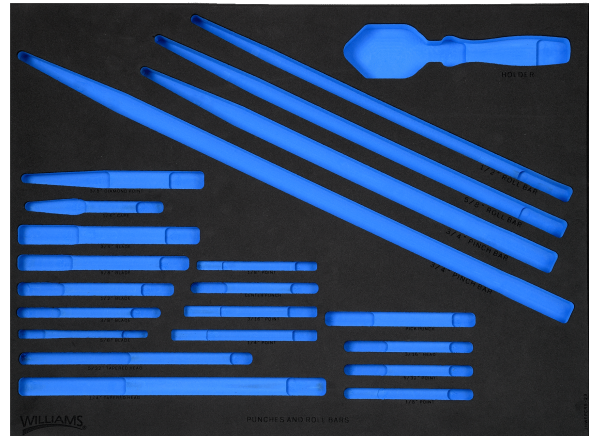

JHWFPCRS-2323FM
2/3 Foam Drawer Insert Only for 22
piece Chisels & Punches Set

PRODUCT DETAILS

- Foam is laser marked
- Modular design for tool organization in your tool storage
- Foam is easy to clean and resists oils, solvents and fuels
- Finger press the end of the tool for easy retrieval
- Sets in foam are flexible and keep your tools organized
- Two color foam provides visual control to find tools easily
- Foam Only tools not included, fits JHW28449, JHWC-10, JHWC-12, JHWC-16, JHWC-20, JHWC-24, JHWC-42, JHWC-62, JHWP-14, JHWP-15, JHWP-16, JHWP-25, JHWP-28, JHWP-32, JHWP-4, JHWP-40, JHWP-6, JHWP-8, JHWC-715, JHWC-718, JHWC-80A and JHWC-82A sold separately

PRODUCT ATTRIBUTES

Product				
JHWFPCRS-2323FM	23 in	17-3/8 in	1-3/8 in	0.97 lb