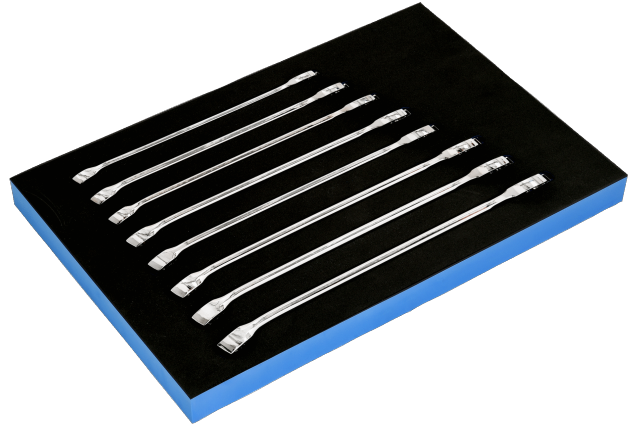

JHWFMS-18A2
8 piece Metric 12 Point
SUPERCOMBO® Combination
Wrench Set in 1/3 Foam Drawer
Insert (17-24 mm)

PRODUCT DETAILS

- Includes 8 pieces
- JHW1217MSC 17 mm 12-Point Metric SUPERCOMBO® Combination Wrench
- JHW1218MSC 18 mm 12-Point Metric SUPERCOMBO® Combination Wrench
- JHW1219MSC 19 mm 12-Point Metric SUPERCOMBO® Combination Wrench
- JHW1220MSC 20 mm 12-Point Metric SUPERCOMBO® Combination Wrench
- JHW1221MSC 21 mm 12-Point Metric SUPERCOMBO® Combination Wrench
- JHW1222MSC 22 mm 12-Point Metric SUPERCOMBO® Combination Wrench
- JHW1223MSC 23 mm 12-Point Metric SUPERCOMBO® Combination Wrench
- JHW1224MSC 24 mm 12-Point Metric SUPERCOMBO® Combination Wrench
- JHWFMS-18A213FM 1/3 Foam Drawer Insert Only for 8 piece Metric 12 Point SUPERCOMBO® Combination Wrench Set (17-24 mm)
- Foam is laser marked
- Modular design for tool organization in your tool storage
- Foam is easy to clean and resists oils, solvents and fuels
- Finger press the end of the tool for easy retrieval
- Sets in foam are flexible and keep your tools organized
- Two color foam provides visual control to find tools easily

PRODUCT ATTRIBUTES

Product				
JHWFMS-18A2	11-5/8 in	17-3/8 in	1-3/8" in	6.59 lb