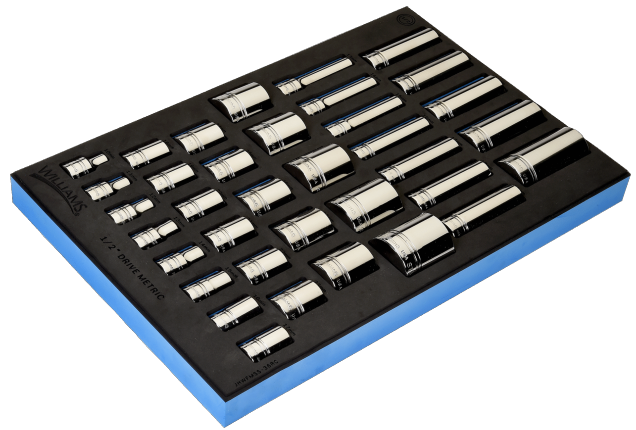

JHWFMS-36RC
36 piece 1/2 Drive 12 Point Metric
Shallow & Deep Socket Set in 1/3
Foam Drawer Insert

PRODUCT DETAILS

- Includes 36 pieces
- JHWSMD-1213 1/2" Drive 12-Point Metric 13 mm Deep Socket
- JHWSMD-1214 1/2" Drive 12-Point Metric 14 mm Deep Socket
- JHWSMD-1215 1/2" Drive 12-Point Metric 15 mm Deep Socket
- JHWSMD-1216 1/2" Drive 12-Point Metric 16 mm Deep Socket
- JHWSMD-1217 1/2" Drive 12-Point Metric 17 mm Deep Socket
- JHWSMD-1218 1/2" Drive 12-Point Metric 18 mm Deep Socket
- JHWSMD-1219 1/2" Drive 12-Point Metric 19 mm Deep Socket
- JHWSMD-1221 1/2" Drive 12-Point Metric 21 mm Deep Socket
- JHWSMD-1222 1/2" Drive 12-Point Metric 22 mm Deep Socket
- JHWSMD-1224 1/2" Drive 12-Point Metric 24 mm Deep Socket
- JHWSMD-1227 1/2" Drive 12-Point Metric 27 mm Deep Socket
- JHWSMD-1230 1/2" Drive 12-Point Metric 30 mm Deep Socket
- JHWSTM-1210 1/2" Drive 12-Point Metric 10 mm Shallow Socket
- JHWSTM-1211 1/2" Drive 12-Point Metric 11 mm Shallow Socket
- JHWSTM-1212 1/2" Drive 12-Point Metric 12 mm Shallow Socket
- JHWSTM-1213 1/2" Drive 12-Point Metric 13 mm Shallow Socket
- JHWSTM-1214 1/2" Drive 12-Point Metric 14 mm Shallow Socket
- JHWSTM-1215 1/2" Drive 12-Point Metric 15 mm Shallow Socket
- JHWSTM-1216 1/2" Drive 12-Point Metric 16 mm Shallow Socket
- JHWSTM-1217 1/2" Drive 12-Point Metric 17 mm Shallow Socket
- JHWSTM-1218 1/2" Drive 12-Point Metric 18 mm Shallow Socket
- JHWSTM-1219 1/2" Drive 12-Point Metric 19 mm Shallow Socket
- JHWSTM-1220 1/2" Drive 12-Point Metric 20 mm Shallow Socket
- JHWSTM-1221 1/2" Drive 12-Point Metric 21 mm Shallow Socket
- JHWSTM-1222 1/2" Drive 12-Point Metric 22 mm Shallow Socket
- JHWSTM-1223 1/2" Drive 12-Point Metric 23 mm Shallow Socket
- JHWSTM-1224 1/2" Drive 12-Point Metric 24 mm Shallow Socket
- JHWSTM-1225 1/2" Drive 12-Point Metric 25 mm Shallow Socket
- JHWSTM-1226 1/2" Drive 12-Point Metric 26 mm Shallow Socket
- JHWSTM-1227 1/2" Drive 12-Point Metric 27 mm Shallow Socket
- JHWSTM-1228 1/2" Drive 12-Point Metric 28 mm Shallow Socket
- JHWSTM-1229 1/2" Drive 12-Point Metric 29 mm Shallow Socket
- JHWSTM-1230 1/2" Drive 12-Point Metric 30 mm Shallow Socket
- JHWSTM-1232 1/2" Drive 12-Point Metric 32 mm Shallow Socket
- JHWSTM-1234 1/2" Drive 12-Point Metric 34 mm Shallow Socket
- JHWSTM-1236 1/2" Drive 12-Point Metric 36 mm Shallow Socket
- JHWFMS-36RC13FM 1/3 Foam Drawer Insert Only for 36 piece 1/2 Drive 12 Point Metric Shallow & Deep Socket Set Foam is laser marked
- Modular design for tool organization in your tool storage
- Foam is easy to clean and resists oils, solvents and fuels
- Finger press the end of the tool for easy retrieval
- Sets in foam are flexible and keep your tools organized
- Two color foam provides visual control to find tools easily