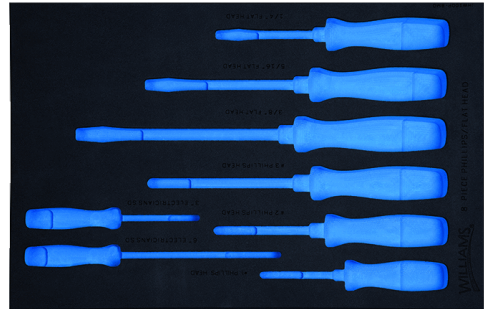

JHWF100P-8MD13FM
1/3 Foam Drawer Insert Only for 8
piece Endurogrip™ Screwdriver
Set

PRODUCT DETAILS

- Foam is laser marked
- Moldular design for tool organization in our tool storage
- Finger press the end of the tool for easy retrieval
- Sets in foam are flexible and keep your tools organized
- Two color foam provides visual control to find tools easily
- Foam Only tools not included, fits JHWSDE-43 (1), JHWSDE-46 (1), JHWSDP-1-3 (1), JHWSDP-2-4 (1), JHWSDP-3-6 (1), JHWSDR-24 (1), JHWSDR-26 (1), JHWSDR-28 (1)

PRODUCT ATTRIBUTES

Product				
JHWF100P-8MD13FM	17-3/8 in	11-5/8 in	1-3/8 in	0.485 lb