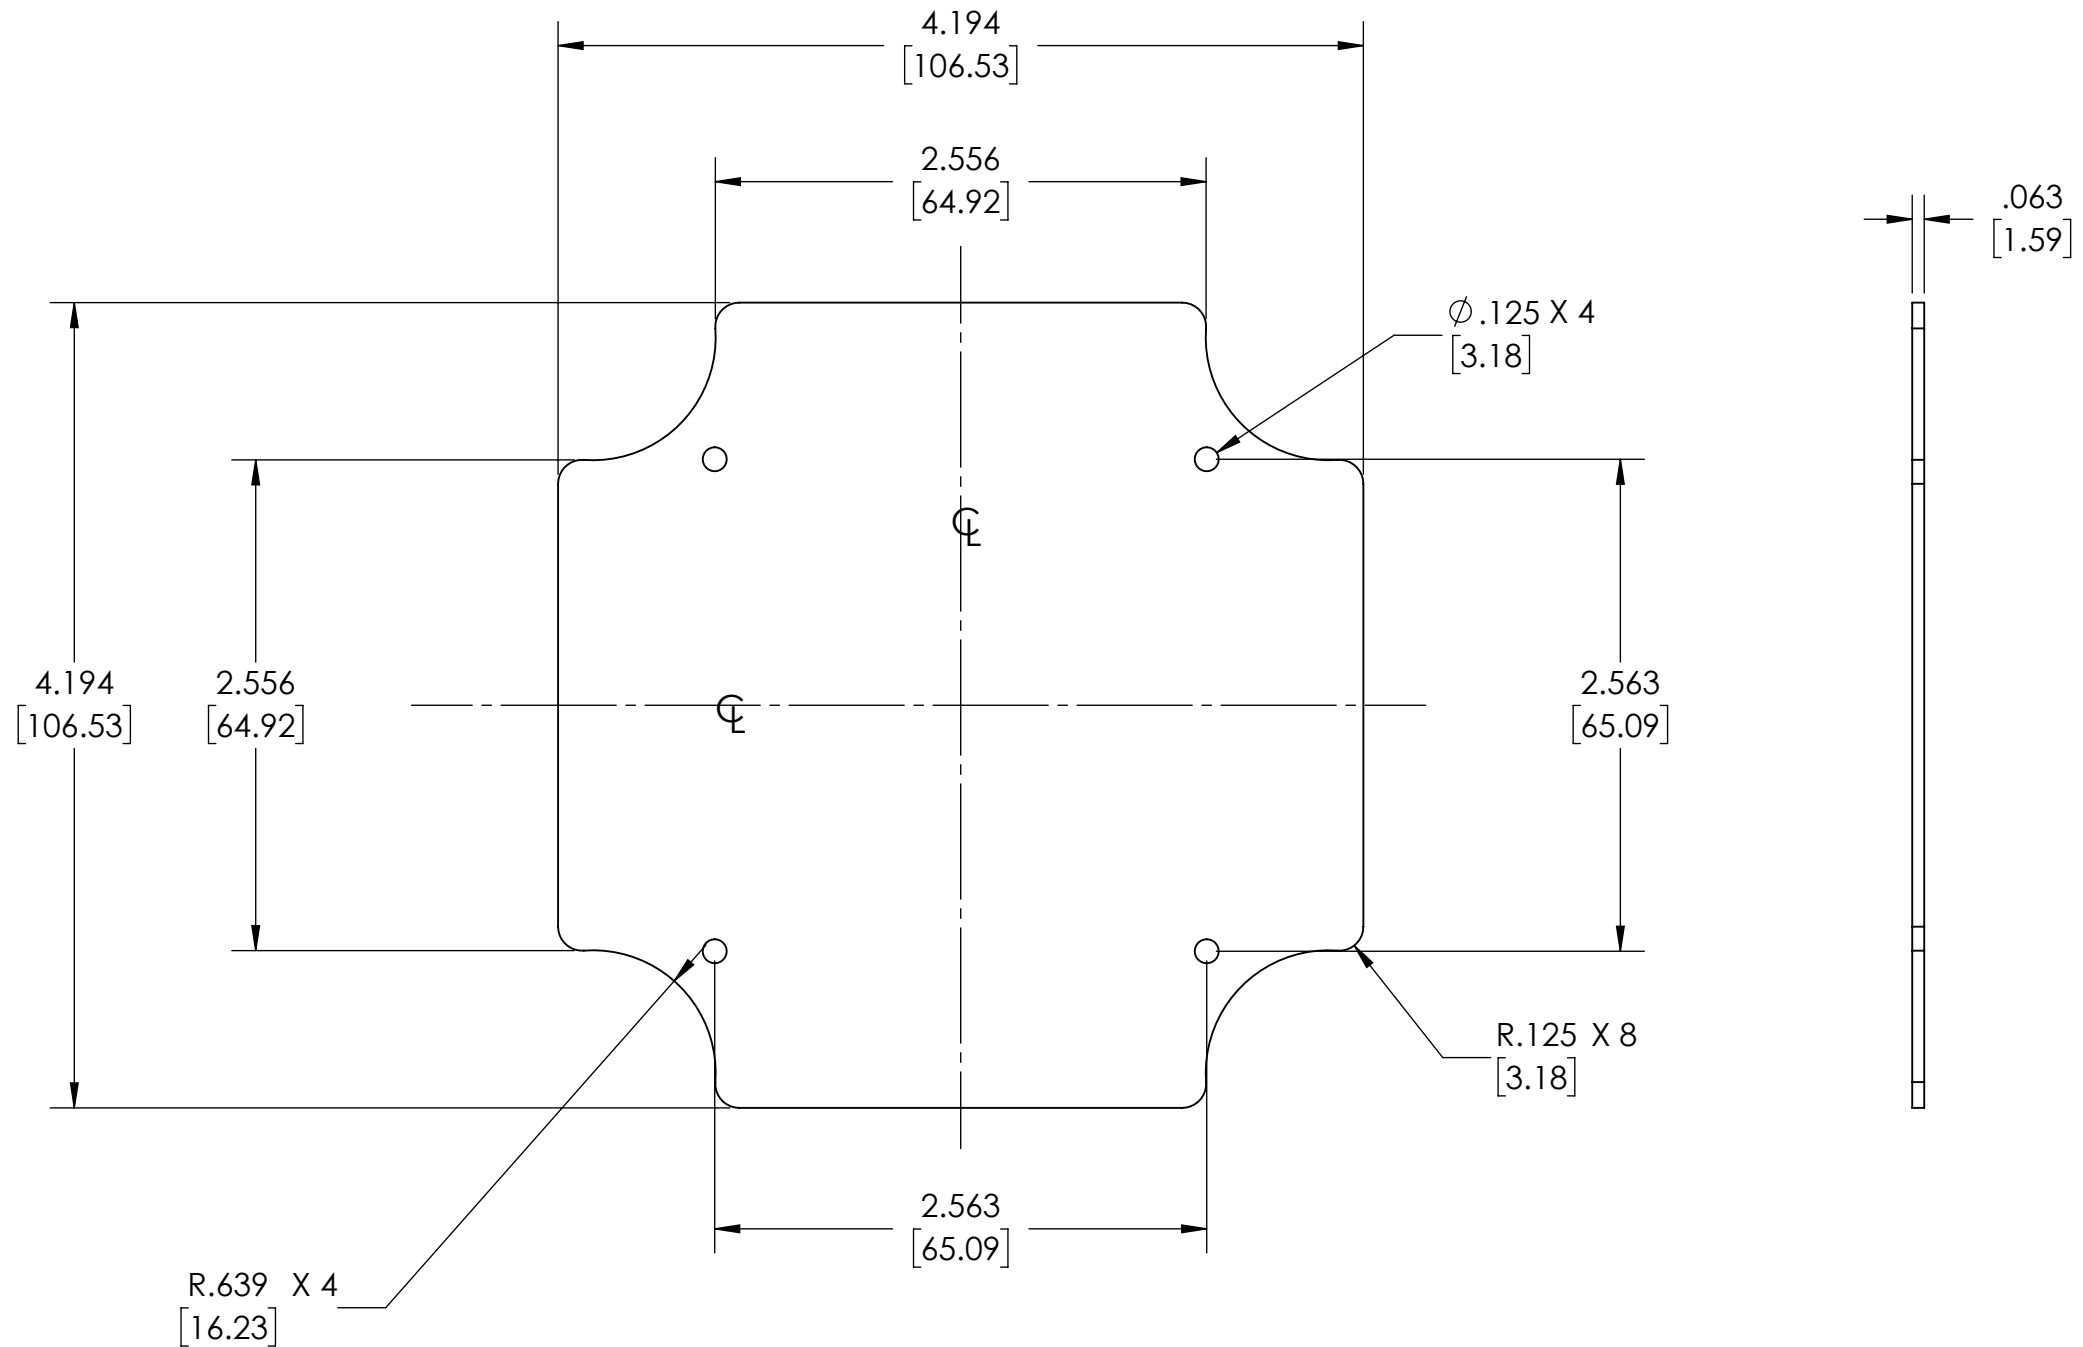

### MATERIAL:

1. A3003-H14 ALUMINUM (.060 THK.) (1.524mm THK.)
2. FITS: HD-7602

DRAWING FOR REFERENCE  
 WE RESERVE THE RIGHT TO MAKE CHANGES TO OUR  
 STANDARD PRODUCTS. PLEASE CONSULT WITH BUD INDUSTRIES  
 PRIOR TO USING THIS DRAWING FOR DESIGN PURPOSES.