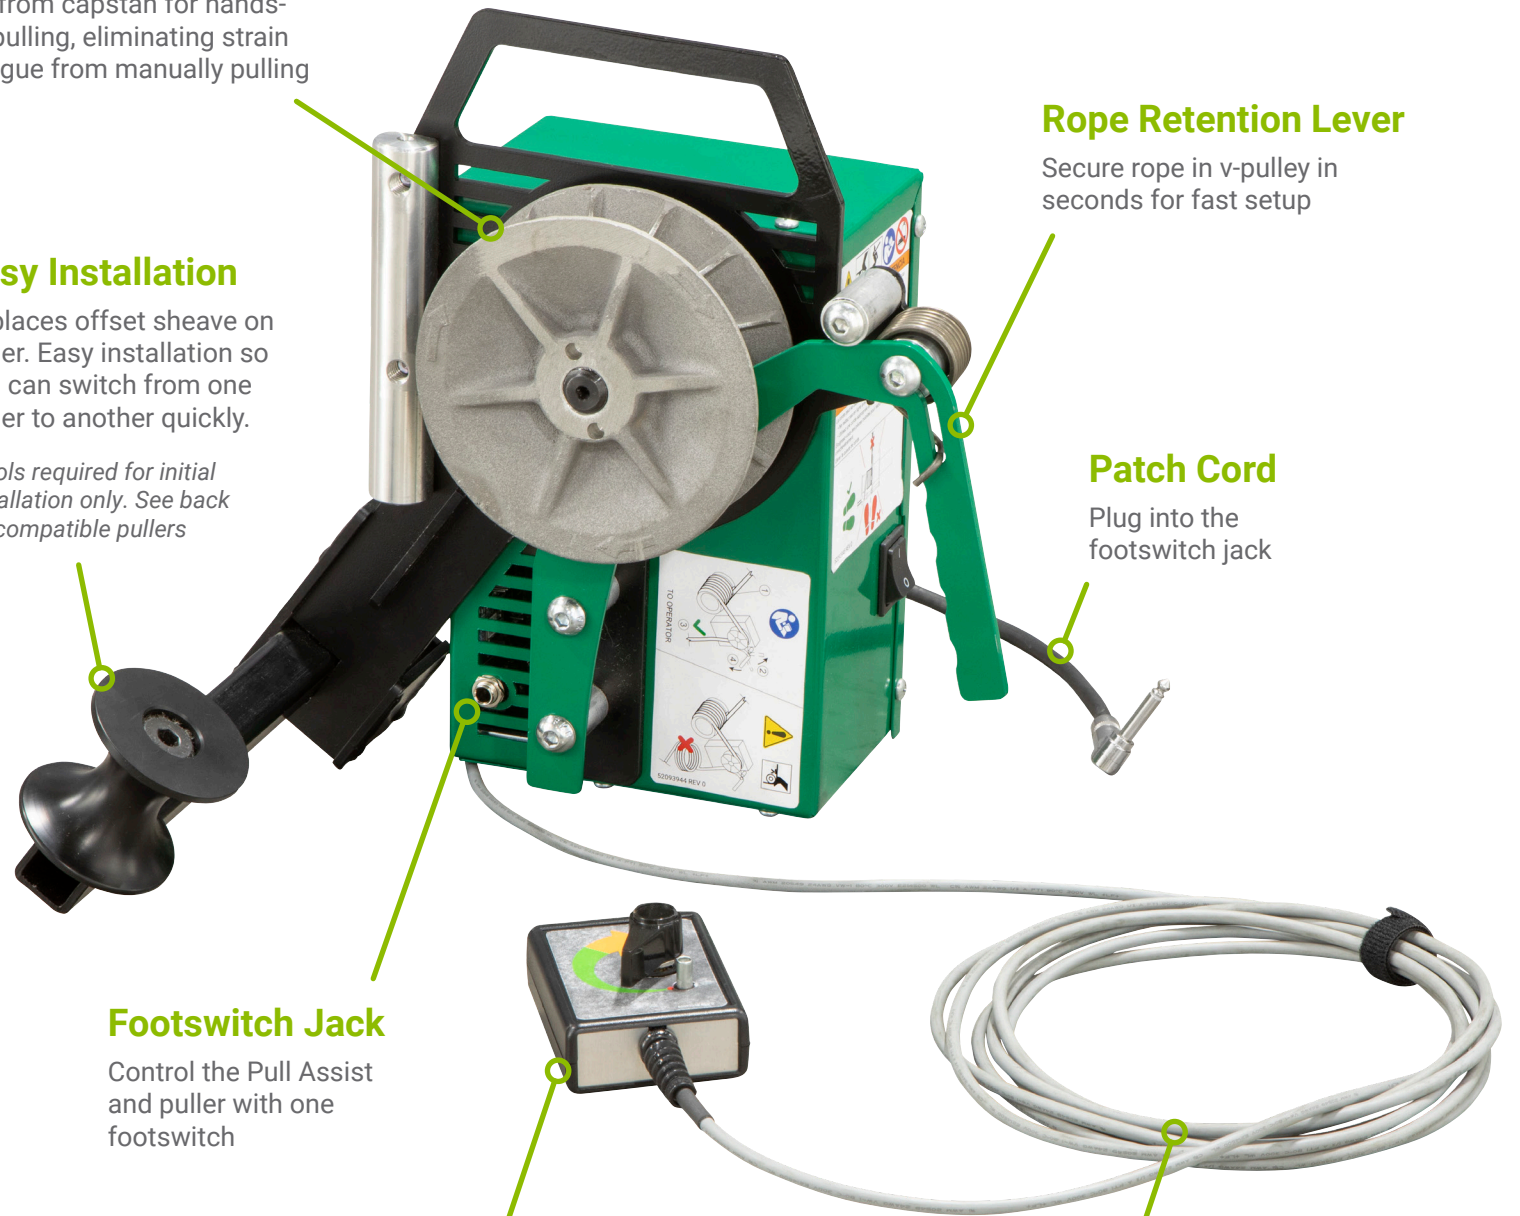

V-Pulley grabs and pulls the rope from capstan for hands-free pulling, eliminating strain & fatigue from manually pulling

Easy Installation

Replaces offset sheave on puller. Easy installation so you can switch from one puller to another quickly.

**Tools required for initial installation only. See back for compatible pullers*

Rope Retention Lever

Secure rope in v-pulley in seconds for fast setup

Patch Cord

Plug into the footswitch jack

Footswitch Jack

Control the Pull Assist and puller with one footswitch

Total Control

Use the pendant to adjust the tailing force (speed) in real time, from 5 to 85 lbs.

Simplify Pull Setup

6' cord allows you to stand farther away from capstan, allowing for easier setup in tight spots that keeps the operator out of the danger zone

*Never stand directly in front of the puller while operating.

Pull ASSIST

Hands-Free, No Sweat Pulling

ORDERING INFORMATION

CAT. NO.	DESCRIPTION
GPA	Pull Assist includes offset sheave (mounting bar), pendant & power cord