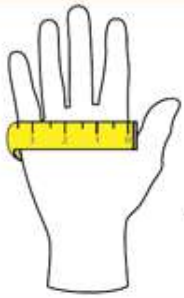

PORTWEST®

Size Chart

Gloves Size Chart

| XXS | XS | S | M | L | XL | XXL | 3XL | 4XL |
|------------|-----------|----------|----------|----------|-----------|------------|------------|------------|
| 5 | 6 | 7 | 8 | 9 | 10 | 11 | 12 | 13 |

Measure the circumference of your hand at the palm using a tape measure.