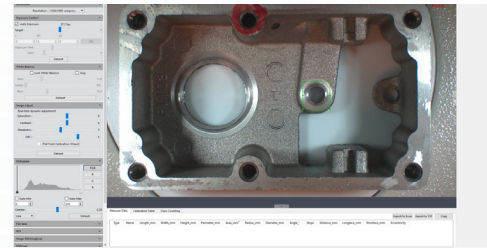

Streamlined & Efficient All-in-one inspection system	Macro Lens 3x - 70x Magnification	Ultra-Glide Stand Smooth horizontal movement	LED Ring Light Provides uniform shadow free illumination
--	---	--	--

USB Mode: Advanced Imaging/ Measurement Software Included

HDMI Mode: Image/Video Capture, On-Screen Tools (No PC required)

Mighty Cam ES

[3x - 43x] with Ultra-Glide Stand

The Mighty Cam ES is a streamlined HDMI/USB camera designed for quick and accurate inspection! View 1080p live images on your HD monitor, or utilize the advanced measurement software on your PC. Capture true-to-life images and videos directly to the SD Card or on your PC.

This inspection system features Aven's Ultra-Glide Arm Stand, allowing operators to smoothly glide the arm along it's 23 inch reach, making it ideal for viewing parts with a large surface area.

Key Features

- 3x - 43x Magnification
- Streamlined camera designed for efficient inspection
- USB + HDMI outputs to view on an HD monitor or from your PC
- SD Card - Save images and video files
- 1/4-20" Screw mount adapter mounts to nearly any camera stand
- Advanced measurement software included for use in PC mode
- Smooth motion boom stand allows operators to easily scan over objects
- 360 ball joint allows operators to tilt and rotate the camera to the ideal position and lock it in place
- Adjustable LED ring light provides ultra-bright illumination