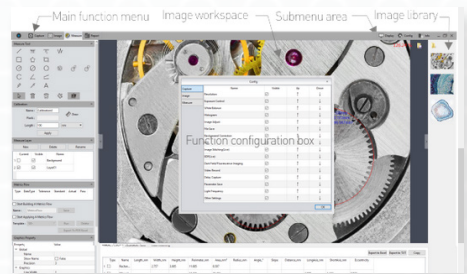

Dual View	HDMI & USB	SD Card Included	Double Arm Boom Stand
Inspect through the monitor or eye-pieces	Connect to an HD monitor or PC	Save images/video files	Easily move across the object being viewed

HDMI Mode - Integrated Measurement Software
No PC Required

USB Mode - Capture Software
Connect to a PC for more advanced features

SPZV-50 Stereo Zoom Trinocular Microscope

with Mighty Cam Pro on Double Arm Boom Stand

This high definition 1080P auto focus inspection system with a 22" monitor offers superb image quality at 60 frames per second. You can operate the system with or without a PC.

This innovative all-in-one inspection system gives operators two viewing options:

- **SPZV-50 Trinocular Microscope**
- View objects beneath the microscope in crystal-clear 3D, with a magnification range of 6.7x - 50x
- **Mighty Cam Pro - HDMI Monitor or PC**
- The Mighty Cam Pro inspection camera connects directly to your HD monitor via HDMI, or to your PC via USB
- View real-time images at a magnification range of 34x - 255x

Key Features

- Stereo Zoom Technology - Provides a crystal-clear 3D view of objects below the microscope
- Dual View- Examine objects on the HD monitor or through the microscope eye-pieces
- HDMI Mode - Save images, measure, and more without a PC
- SD Card Included - Save image and video files in HDMI mode
- PC Mode - Connect to a PC to utilize more advanced software features