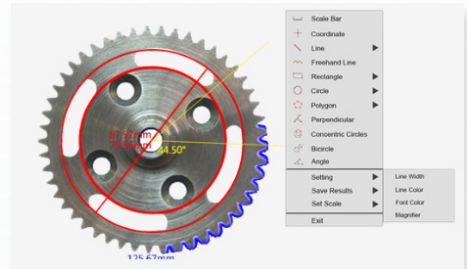

Dual View	HDMI & USB	SD Card Included	Double Arm Boom Stand
Inspect through the monitor or eye-pieces	Connect to an HD monitor or PC	Save images/video files	Easily move across the object being viewed

HDMI Mode - Integrated Measurement Software
No PC Required

USB Mode - Capture Software
Connect to a PC for more advanced features

SPZV-50 Stereo Zoom Trinocular Microscope

with Mighty Cam Pro on Double Arm Boom Stand

This high definition 1080P auto focus inspection system with a 22" monitor offers superb image quality at 60 frames per second. You can operate the system with or without a PC.

This innovative all-in-one inspection system gives operators two viewing options:

- **SPZV-50 Trinocular Microscope**
- View objects beneath the microscope in crystal-clear 3D, with a magnification range of 6.7x - 50x
- **Mighty Cam Pro - HDMI Monitor or PC**
- The Mighty Cam Pro inspection camera connects directly to your HD monitor via HDMI, or to your PC via USB
- View real-time images at a magnification range of 34x - 255x

Vertical and Horizontal Adjustment

Stereo Zoom Trinocular Microscope	
<i>SPZV-50 [6.7x - 50x] with Mighty Cam Pro on Double Arm Boom Stand</i>	
Item #	26800B-383-PRO
Magnification	Microscope Magnification Range: 6.7x - 50x On-Screen Magnification Range: 34x - 255x
Resolution	Dynamic Resolution: 2MP 1920 x 1080P Static Resolution: 6MP 3264 x 1836P
Illumination	Integrated LED Ring Light
Output Interface	<ul style="list-style-type: none"> • USB • HDMI • SD Card
Package Contents	<ul style="list-style-type: none"> • Mighty Cam Pro (26100-258) • Stereo Zoom Microscope (SPZV-50) • Double Arm Boom Stand (26800B-534) • E-Arm LED Focus Mount with brightness control box (26200B-209) • 22" LCD HD Monitor (26700-406)